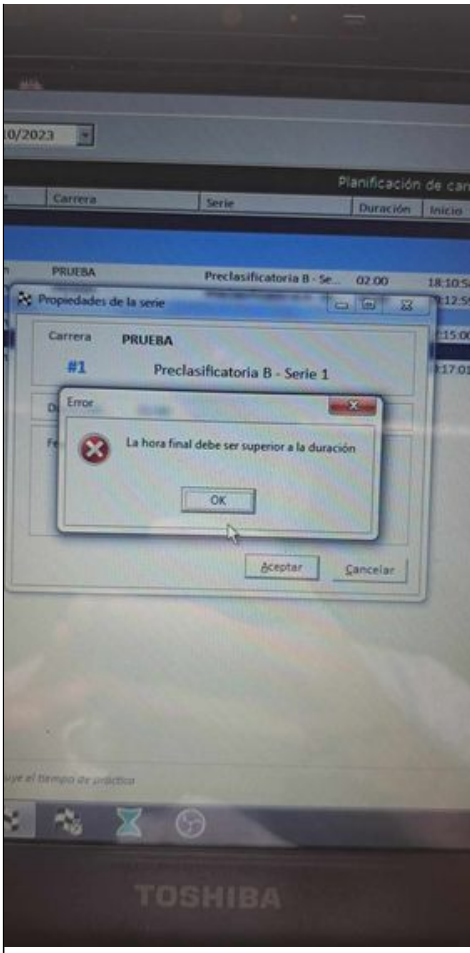

History

#1 - 11/10/2023 05:23 PM - Jesús M. Broceño

- Status changed from New to In Progress

#2 - 11/10/2023 05:59 PM - Jesús M. Broceño

- Status changed from In Progress to Feedback

Time units were wrong on time validation routine.

#3 - 11/10/2023 06:04 PM - Jesús M. Broceño

- Target version set to 1.25.3

#4 - 01/12/2024 09:13 PM - Jesús M. Broceño

- Status changed from Feedback to Closed

Files

clipboard-202310271746-voquq.png	265 KB	10/27/2023	Jesús M. Broceño
clipboard-202310271746-hluu7.png	251 KB	10/27/2023	Jesús M. Broceño